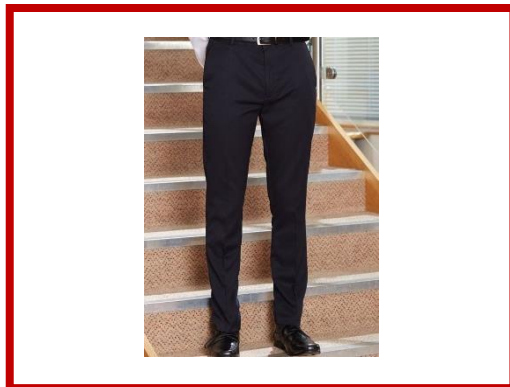

SECONDARY SCHOOL UNIFORM PICTURE GUIDE

BLACK BLAZER WITH SCHOOL LOGO (EMBROIDERED)

PLAIN BLACK JUMPER WITH V NECK (BOYS)

PLAIN BLACK CARDIGAN (GIRLS)

PLAIN WHITE SHIRT (BOYS)

SCHOOL TIE (BOYS)

PLAIN BLACK TROUSERS (BOYS)

SECONDARY SCHOOL UNIFORM PICTURE GUIDE

BLACK LONG DRESS/JILBAB (GIRLS)

PLAIN MAROON INSTANT HIJAB (GIRLS)

BLACK PLAIN JACKET/COAT

Note: Any plain black jacket/coat is permissible. The jacket/coat must be formal, logo free and entirely black with no additional colours.